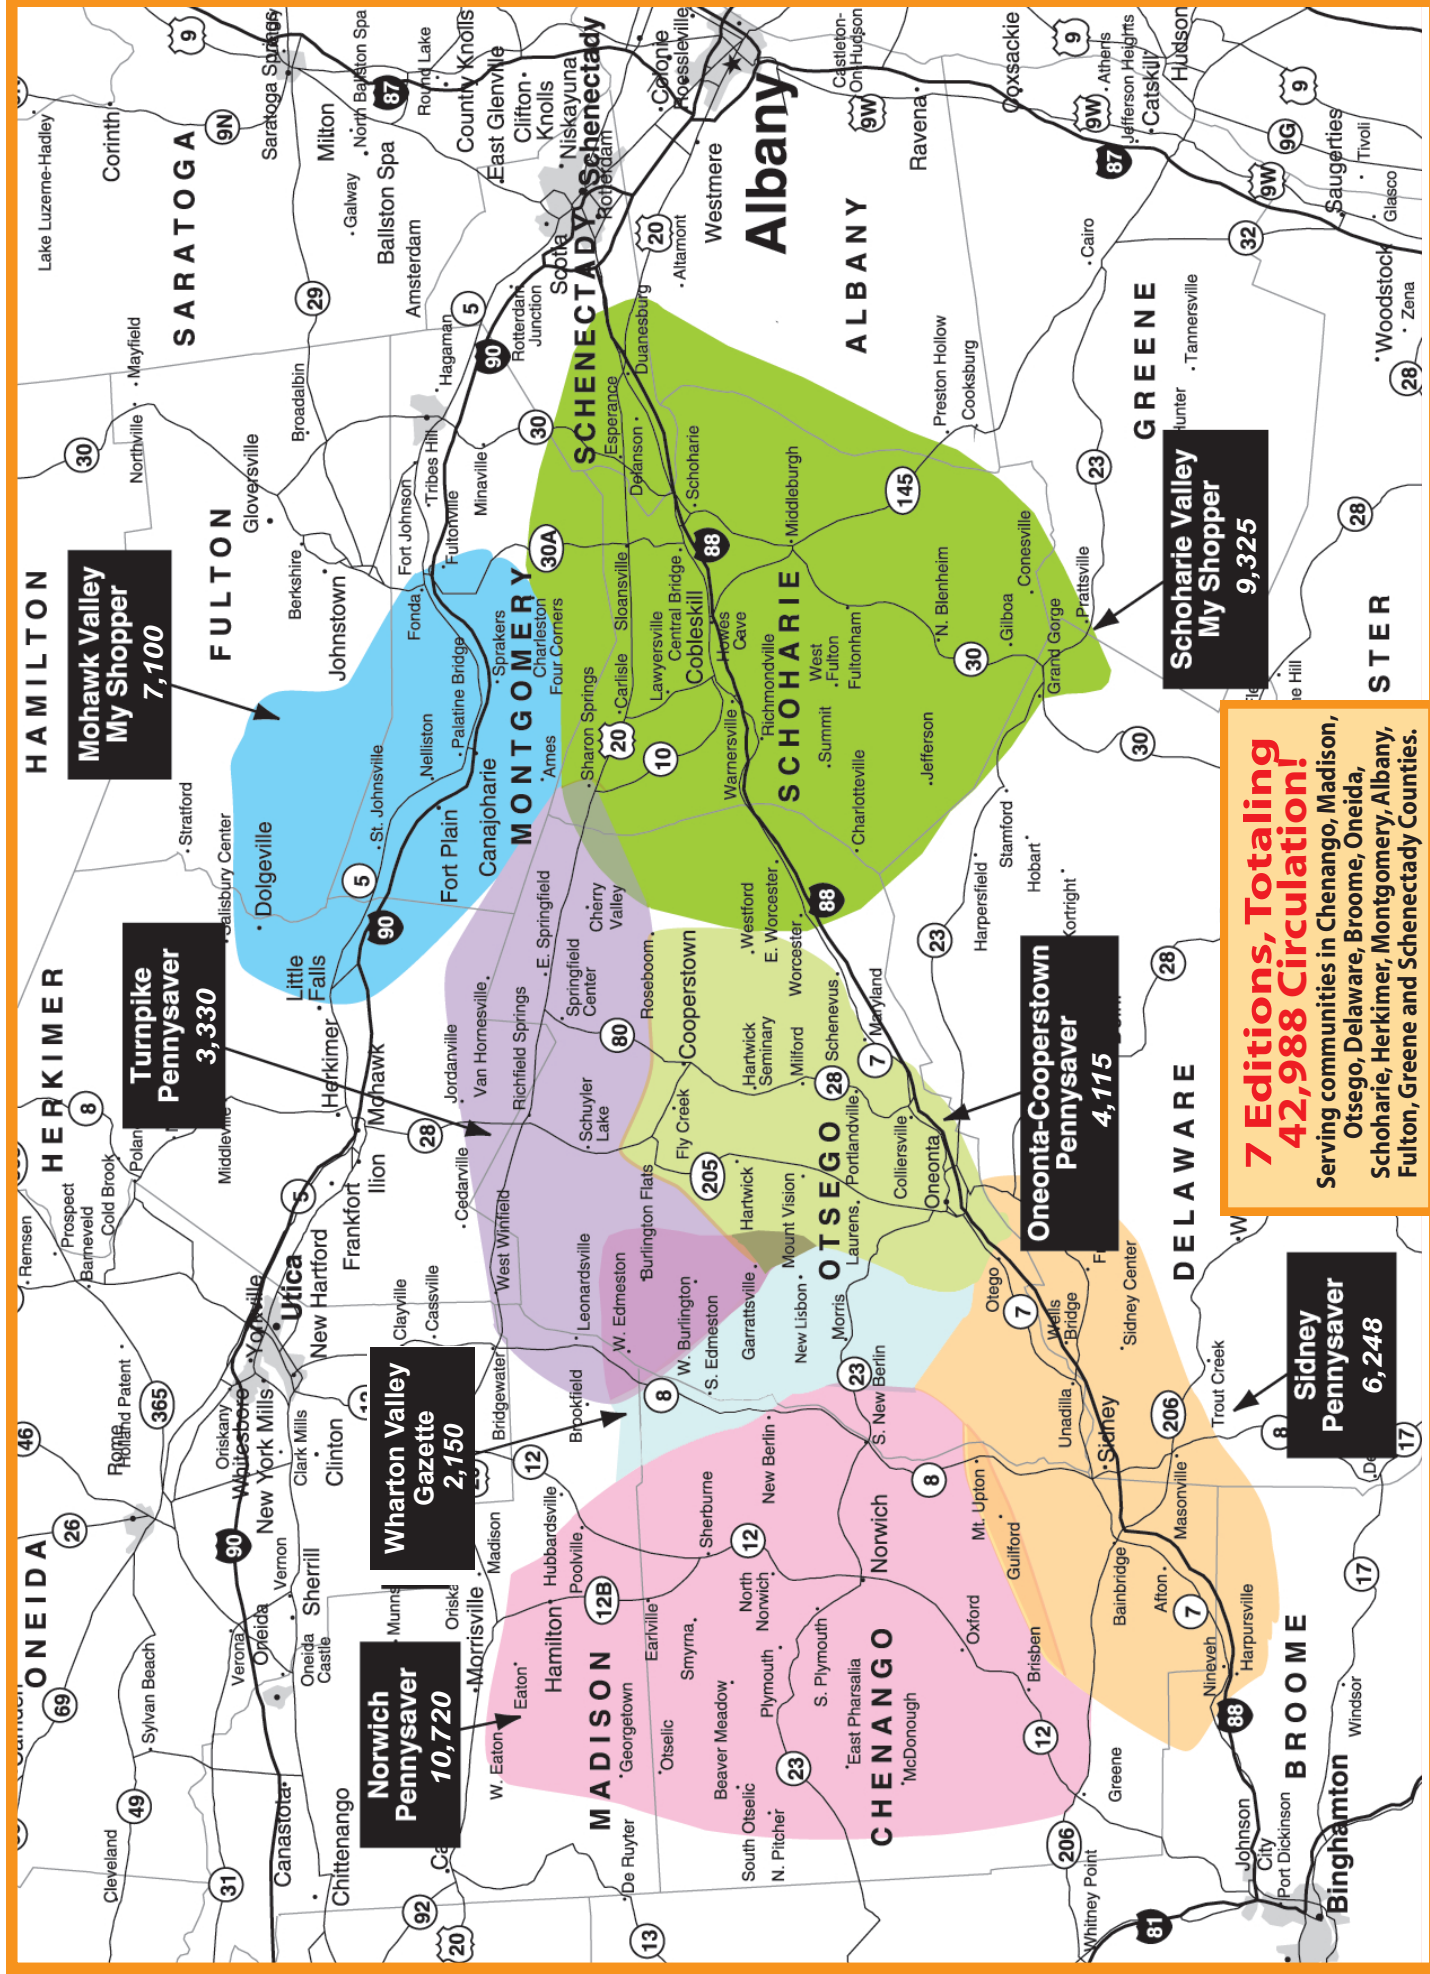

NORWICH EDITION

Zip	Location	Deliveries
13332	Earlville.....	400
13758	East Pharsalia.....	25
13334	Eaton and West Eaton.....	100
13072	Georgetown.....	20
13776	Gilbertsville.....	25
13778	Greene RD 1 & 3.....	300
13780	Guilford.....	225
13346	Hamilton.....	450
13801	McDonough.....	250
13411	New Berlin.....	700
13814	North Norwich.....	50
13124	North Pitcher.....	20
13815	Norwich.....	4945
13830	Oxford.....	1100
13136	Pitcher.....	20
13832	Plymouth.....	50
13460	Sherburne.....	1010
13464	Smyrna.....	200
13466	South Edmeston.....	30
13843	South New Berlin.....	700
13155	South Otselic.....	75
13844	South Plymouth.....	25

TOTAL 10,720

WHARTON VALLEY GAZETTE

Zip	Location	Deliveries
13315	Burlington Flats.....	600
13482	West Burlington.....	30
13415	New Lisbon.....	35
13335	Edmeston.....	550
13808	Morris.....	710
13342	Garrattsville.....	25
	Individual.....	100
	Newsstand Sales.....	100

TOTAL 2,150

TURNPIKE EDITION

Zip	Location	Deliveries
13313	Bridgewater.....	100
13320	Cherry Valley.....	615
13333	East Springfield.....	50
13361	Jordanville.....	25
13439	Richfield Springs.....	1375
13457	Schuyler Lake.....	115
13468	Springfield Center.....	125
13485	West Edmeston.....	50
13491	West Winfield.....	875

TOTAL 3,330

SCHOHARIE VALLEY EDITION

Zip	Location	Deliveries
12031	Carlisle.....	75
12035	Central Bridge.....	225
12036	Charlottetville.....	75
12043	Cobleskill.....	2600
12053	Delanson.....	225
12056	Duanesburg.....	225
12064	East Worcester.....	50
12066	Esperance.....	325
12071	Fultonham.....	75
12076	Gilboa.....	175
12092	Howes Cave.....	300
12093	Jefferson.....	125
12122	Middleburgh.....	1175
12131	North Blenheim.....	75
12149	Richmondville.....	825
12157	Schoharie.....	1225
12160	Sloansville.....	200
12175	Summit.....	50
12187	Warnerville.....	175
12194	West Fulton.....	75
12197	Worcester.....	300
12434	Grand Gorge.....	125
12468	Prattsville.....	125
13459	Sharon Springs.....	500

TOTAL 9,325

SIDNEY EDITION

Zip	Location	Deliveries
13730	Afton.....	900
13733	Bainbridge.....	1315
13775	Franklin.....	100
13787	Harpursville.....	215
13804	Masonville.....	100
13809	Mt. Upton.....	225
13825	Otego.....	175
13838	Sidney.....	1953
13839	Sidney Center.....	293
13849	Unadilla.....	940
13859	Wells Bridge.....	32

TOTAL 6,248

ONEONTA-COOPERSTOWN EDITION

Zip	Location	Deliveries
13747	Colliersville.....	15
13326	Cooperstown.....	890
13337	Fly Creek.....	50
13348	Hartwick.....	340
13796	Laurens.....	200
12116	Maryland.....	195
13807	Milford.....	150
13810	Mount Vision.....	200
13820	Oneonta.....	1550
13834	Portlandville.....	60
13450	Roseboom Star Rte.....	65
12155	Schenevus.....	275
13488	Westford.....	125

TOTAL 4,115

MOHAWK VALLEY EDITION